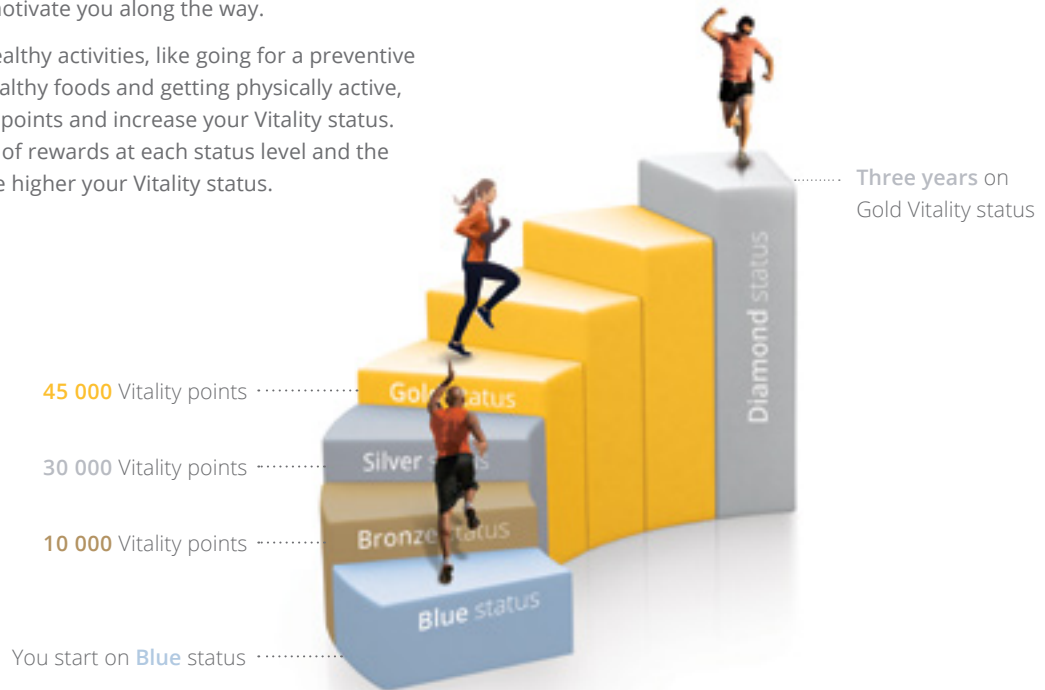

Even better Vitality rewards when you pay with a Discovery Card. Plus, if you have Discovery Miles activated, you can get up to **50%** of your Vitality points back in Discovery Miles each year **and so much more!**

# Find out how Vitality works.

Understand how to get healthy,  
earn Vitality points and get rewarded  
by using the Vitality Calculator on  
[discovery.co.za/vitality/calculator](http://discovery.co.za/vitality/calculator).

# The healthier you get, the more you're rewarded

You can start your Vitality journey at any age or fitness level. We help you understand how healthy you are, provide the tools and support so you can improve your health and offer great incentives to motivate you along the way.

Every time you do healthy activities, like going for a preventive screening, buying healthy foods and getting physically active, you can earn Vitality points and increase your Vitality status. You'll enjoy a variety of rewards at each status level and the healthier you get, the higher your Vitality status.