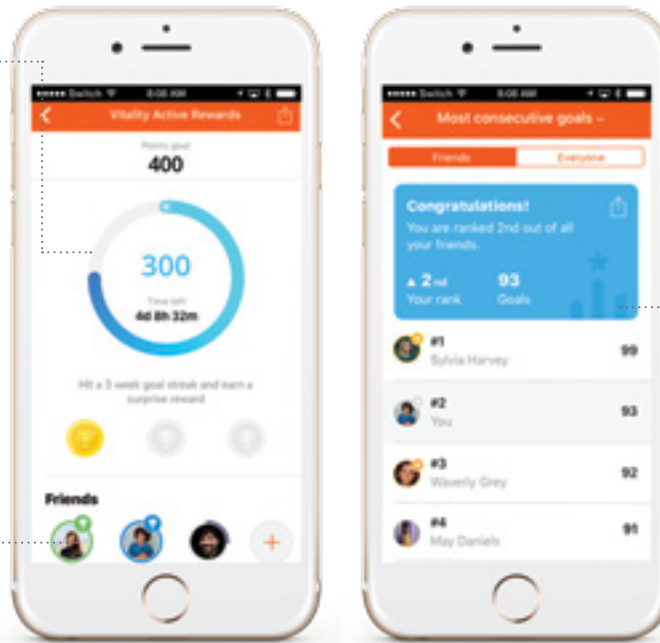

#### Invite friends

Add an unlimited number of friends to compete against weekly to motivate you to get active with others.

#### Track progress

Track your performance against other members using the in-app dashboard and see how your fitness compares to others on the leaderboards.

#### Challenge friends

Get active with other Vitality members and challenge your friends to make it onto the leaderboard.