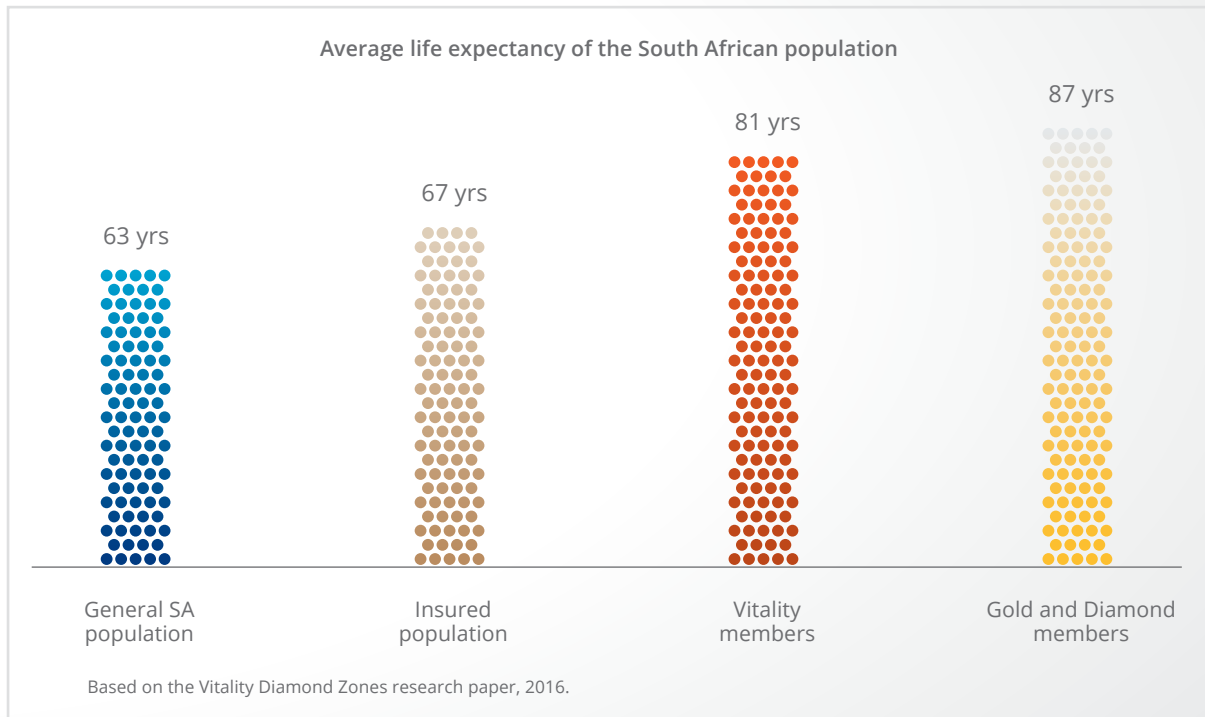

Vitality members can live longer, healthier lives

Discovery Vitality incentivises and rewards members for engaging in healthy behaviour. Our research shows that members who make positive lifestyle choices, such as engaging in regular and consistent physical activity and eating healthily, benefit from improved health outcomes and live longer. Among highly engaged Vitality members, males currently aged 60 are 14 times more likely to live to be 100, and females 10 times more likely when compared with people who are not Vitality members.