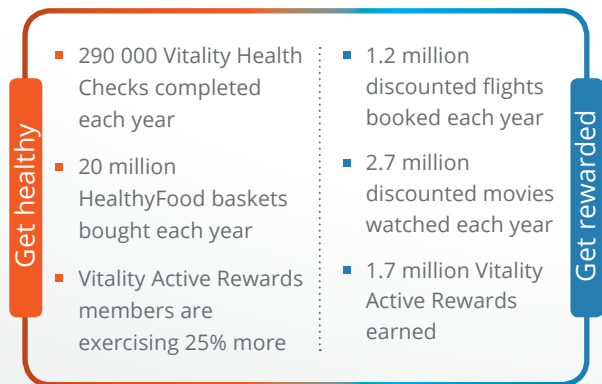

Vitality is a science-based solution that addresses the underlying risk factors of these diseases

Vitality is a health programme that encourages and rewards members as they get healthier. The programme is based on a unique combination of clinical evidence, behavioural economics and actuarial expertise. It is grounded in research that shows that people can make a significant impact on their health by changing their lifestyle.

While the Vitality model is built on complex science, it manifests around a simple yet profound concept: get rewarded for healthy behaviour.

South African Vitality members are managing their health and being rewarded for doing so.