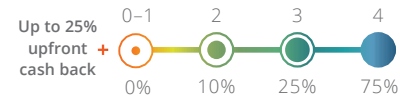

**Sportsmans Warehouse**

**TOTALSPORTS**

Weekly fitness goals met in a month

Monthly cash back

Use your HealthyGear card to get up to 25% cash back on a new fitness device or pair of running shoes, and then get active. The more active you get, and the more goals you achieve per month, the more cash back you will receive.