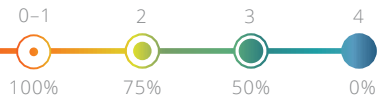

The monthly amount you pay is based on the retail price of your Apple Watch at the time of collection from the iStore.

Specific terms, conditions and limits apply.