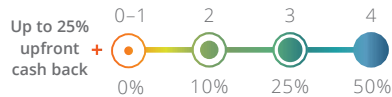

## Shoe Booster

**CYCLE LAB**

Weekly fitness goals met in a month

Monthly cash back

**Sportsmans Warehouse**

**TOTALSPORTS**

Weekly fitness goals met in a month

Monthly cash back

**Sportsmans Warehouse**

**TOTALSPORTS**

Weekly fitness goals met in a month

Monthly cash back

Use your HealthyGear card to get up to 25% cash back on a new fitness device or pair of running shoes, and then get active. The more active you get, and the more goals you achieve per month, the more cash back you will receive.